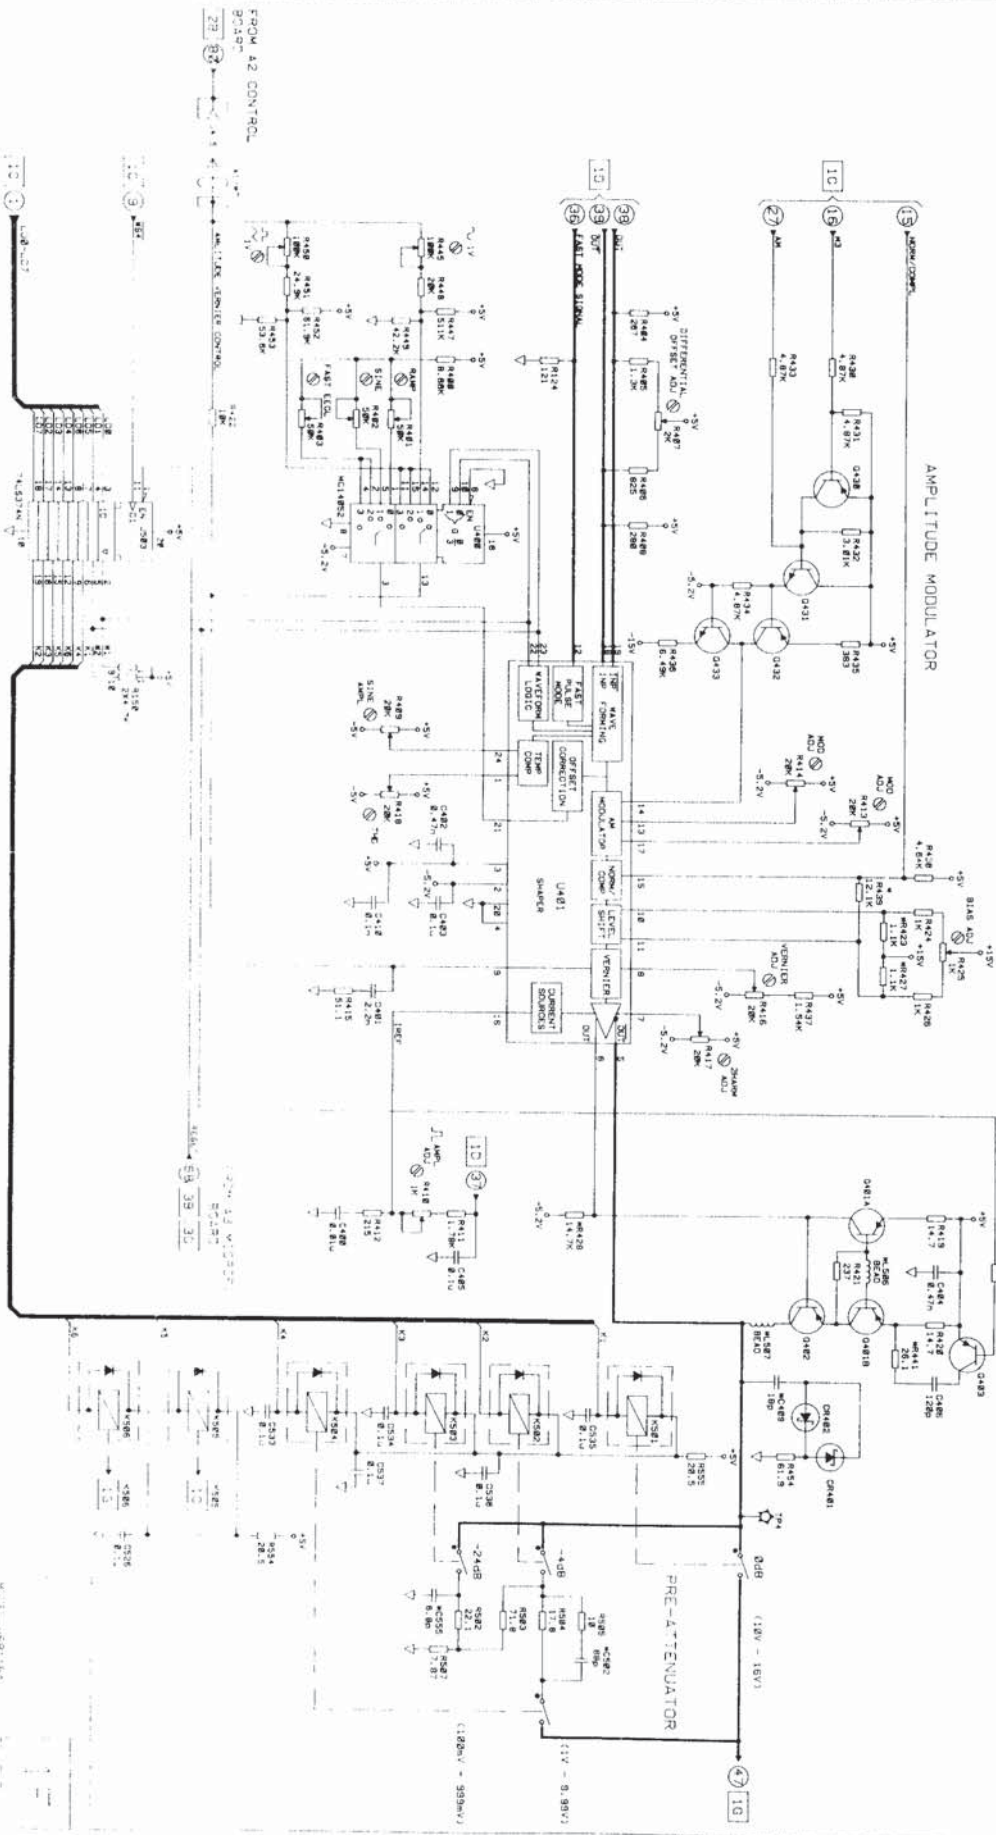

AMPLITUDE MODULATOR

WIREB NOT NORMALLY FITTED