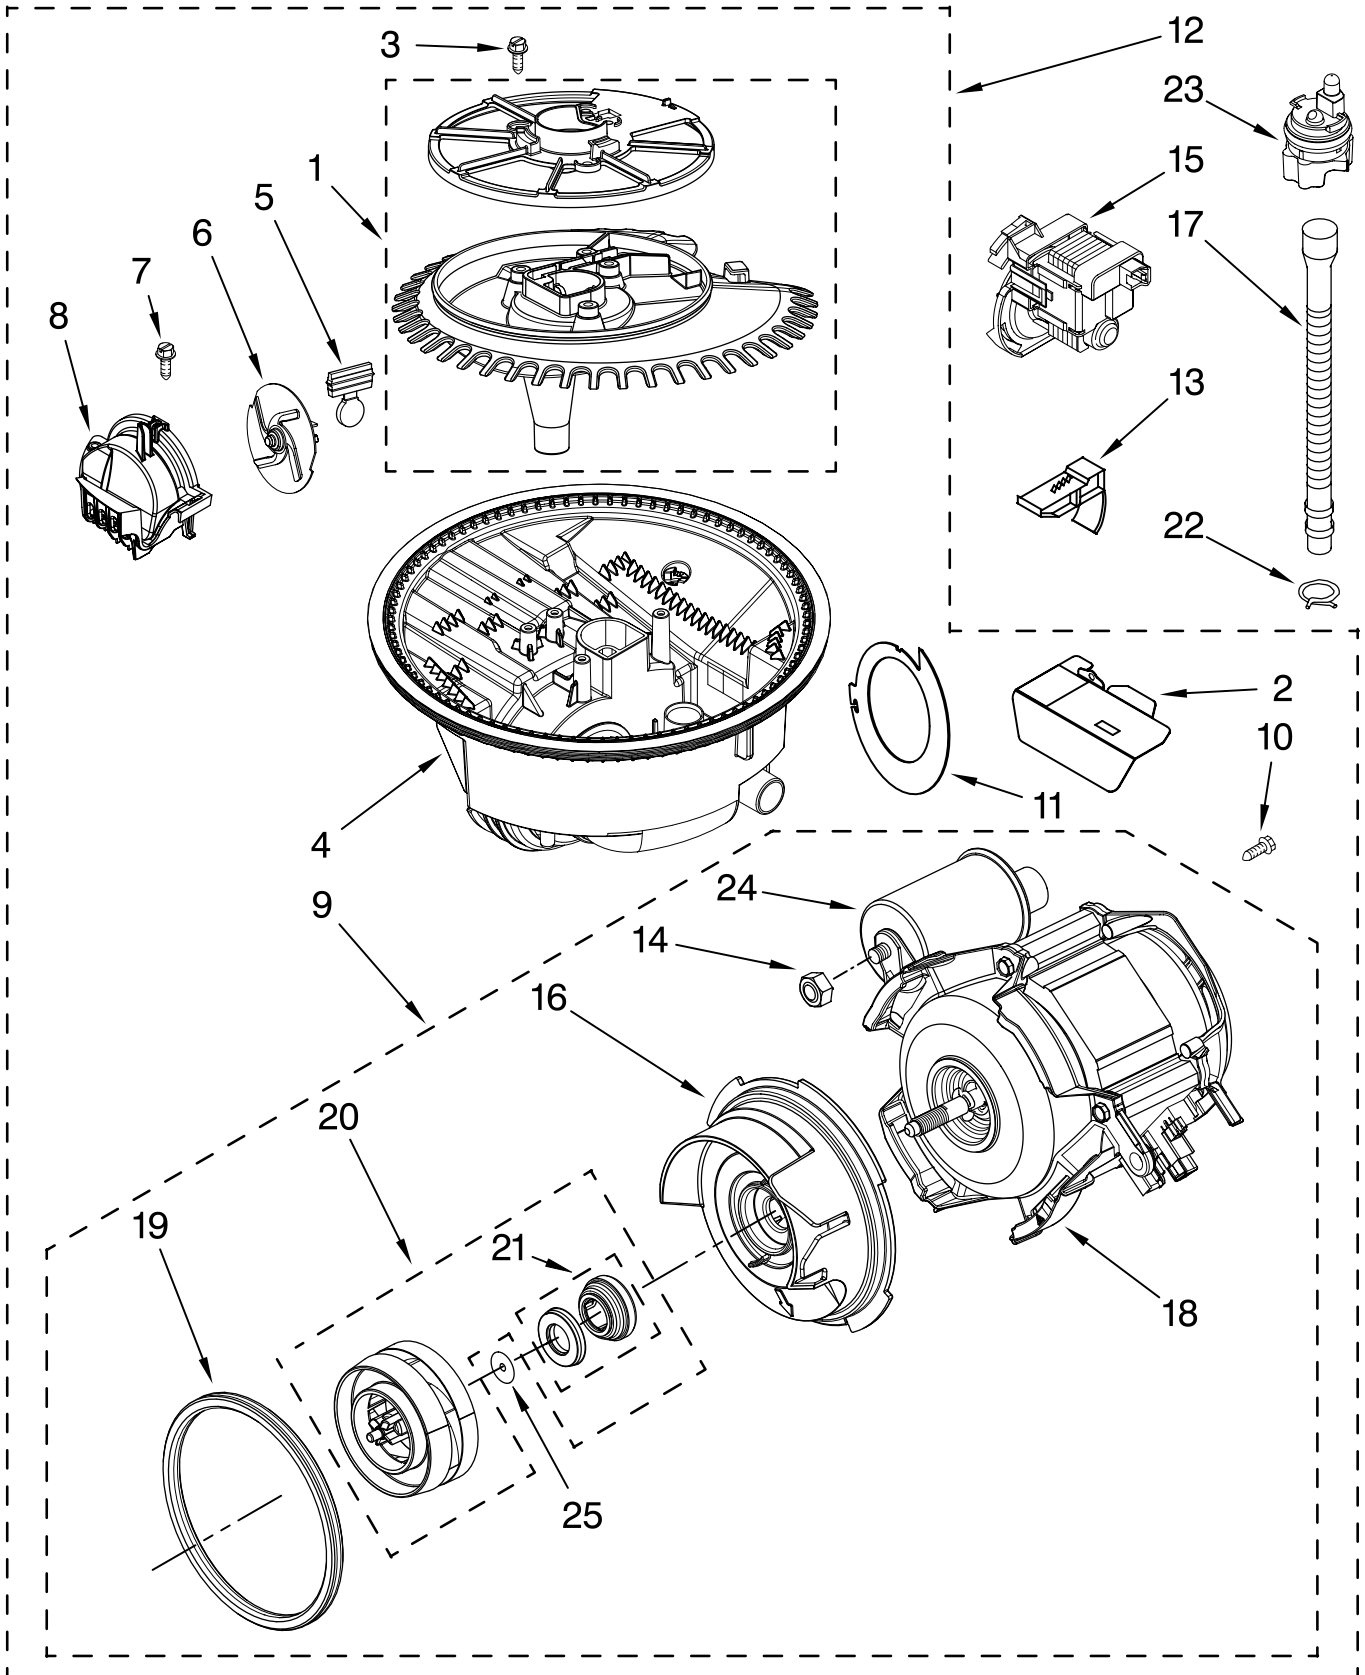

PUMP AND MOTOR PARTS

For Models: ADB1600AWB1, ADB1600AWW1, ADB1600AWS1, ADB1600AWD1, ADB1600AWQ1
(Black) (White) (Stainless) (Universal Silver) (Biscuit)

FOR ORDERING INFORMATION REFER TO PARTS PRICE LIST

PUMP AND MOTOR PARTS

For Models: ADB1600AWB1, ADB1600AWW1, ADB1600AWS1, ADB1600AWD1, ADB1600AWQ1
(Black)   (White)   (Stainless)   (Universal Silver)   (Biscuit)

Illus. No.	Part No.	DESCRIPTION
1	8534952	Accumulator Assy
2	8283527	Shield, Motor
3	3400069	Screw
4	8572618	Sump with seal
5	8268375	Check Valve, Sump
6	W10083957	Chopper Assembly
7	9741232	Screw
8	8531857	Protector, Inlet
9	W10231538	Motor Assembly
10	3400217	Screw
11	W10084567	Screen, Separation
12	W10237168	Sump & Motor Assembly
13	8269524	Tab, Sump
14	8533949	Nut
15	8558995	Pump, Drain
16	W10142656	Volute, Back (Also Order Items 21 & 25)
17	8269144	Hose, Drain
18	W10226459	Motor
19	8268401	Seal, Volute
20	8531017	Impeller Kit (Also Order Item 25)
21	8268403	Face Seal Assembly (Also Order Item 25)
22	356138	Clamp, Hose
23	W10134017	Optical Water Indicator
24	W10216724	Capacitor
25	8531018	Washer

FOR ORDERING INFORMATION REFER TO PARTS PRICE LIST