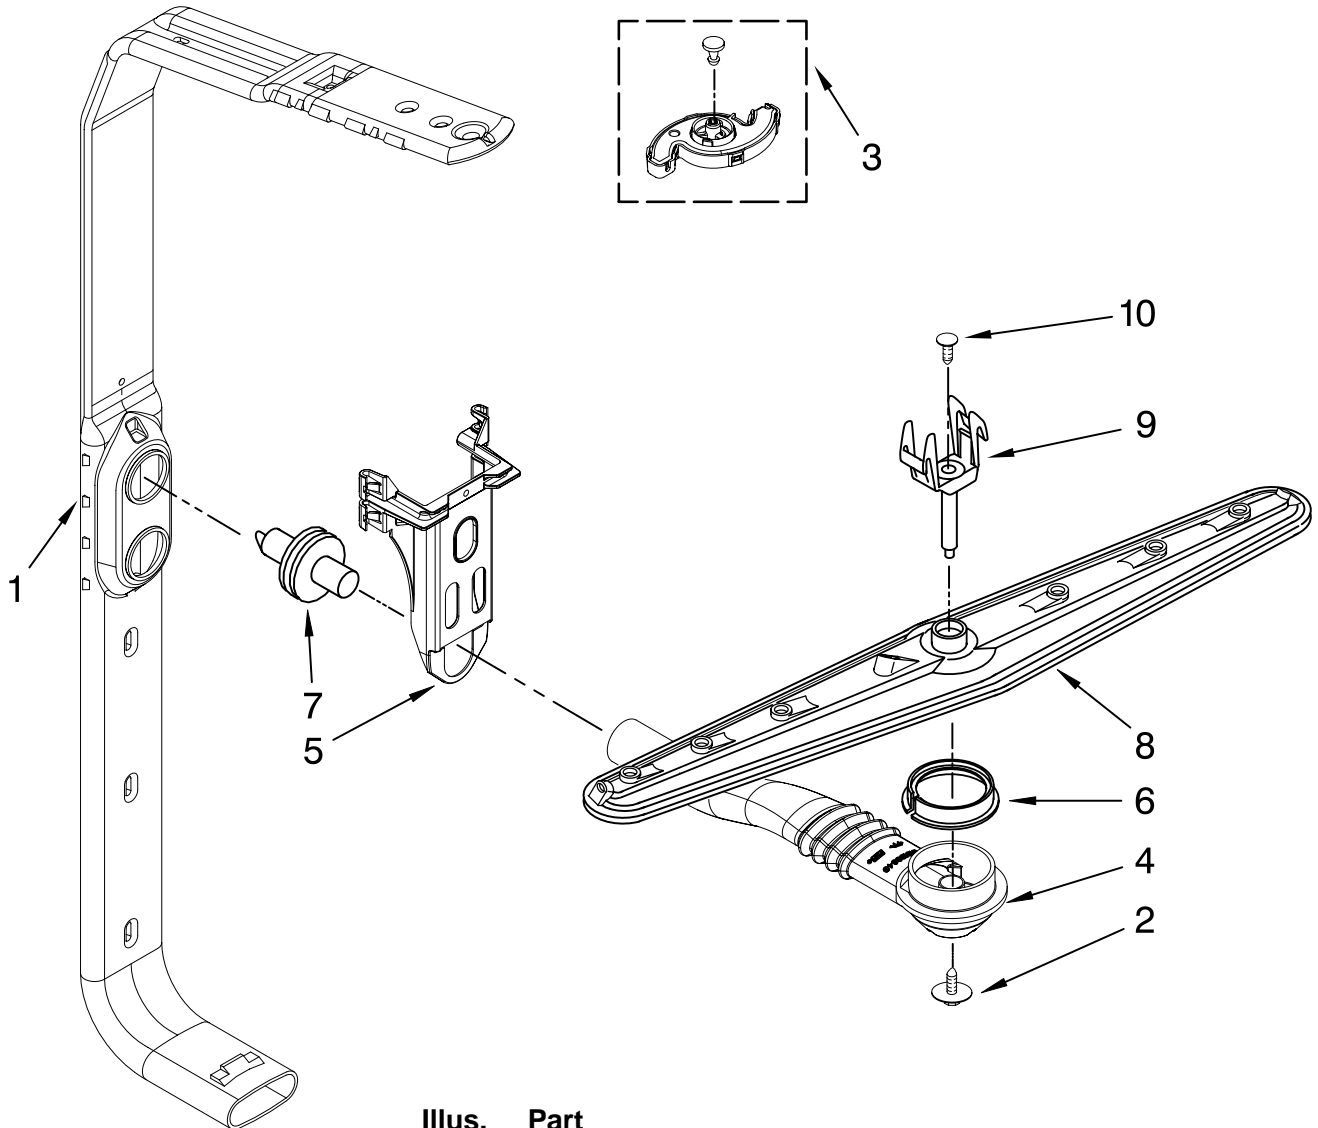

UPPER WASH AND RINSE PARTS

For Models: ADB1600AWB1, ADB1600AWW1, ADB1600AWS1, ADB1600AWD1, ADB1600AWQ1
(Black) (White) (Stainless) (Universal Silver) (Biscuit)

Illus. No.	Part No.	DESCRIPTION
1	8579224	Feed Tube Silverware Zone (Also Includes Item 3 & 11)
2	8533889	Screw
3	8557720	Spinner, 3rd Level Wash
4	8268845	Manifold
5	3385160	Hanger
6	8268433	Seal, Sprayarm
7	8562095	Nozzle-Feed
8	8269024	Spray Arm
9	3385159	Mount
10	3400919	Retainer, Push

FOR ORDERING INFORMATION REFER TO PARTS PRICE LIST