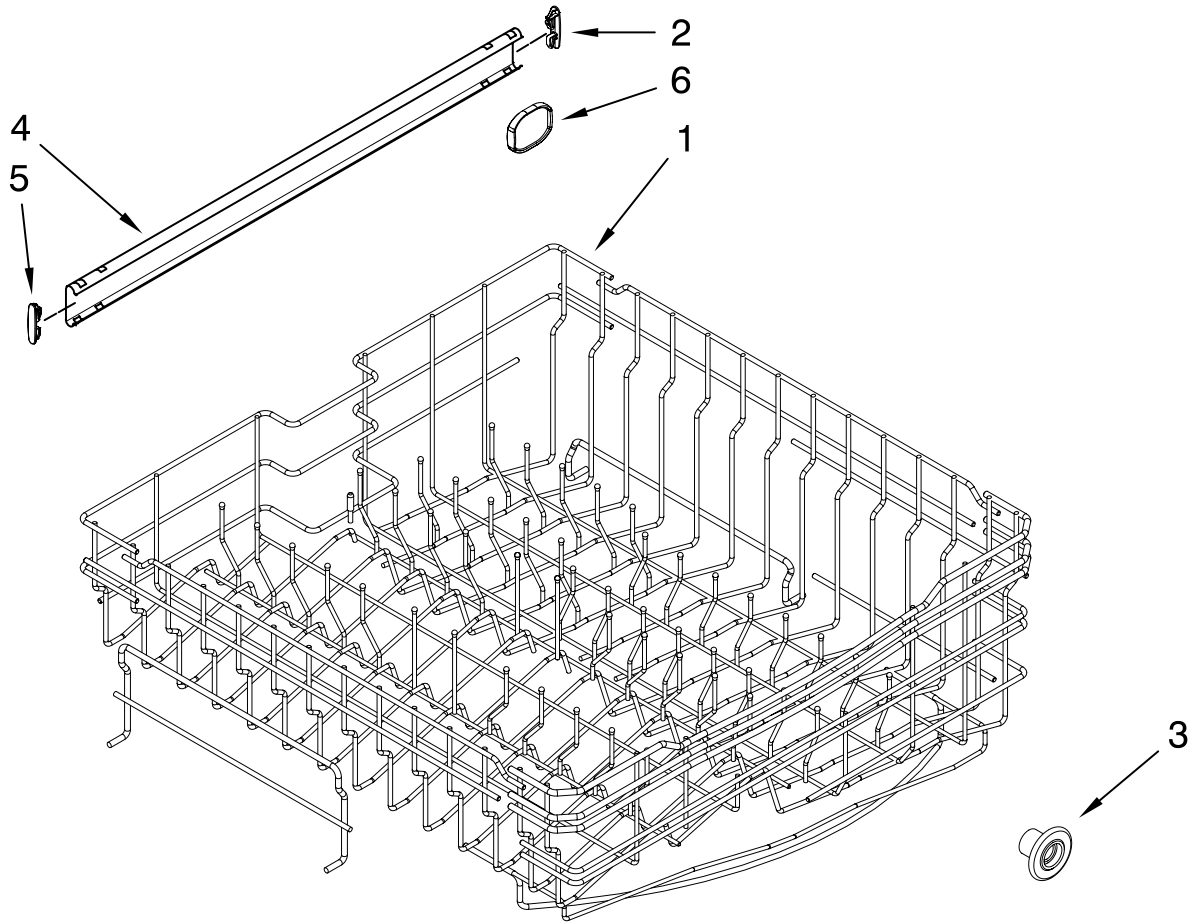

UPPER RACK AND TRACK PARTS

For Models: ADB1600AWB1, ADB1600AWW1, ADB1600AWS1, ADB1600AWD1, ADB1600AWQ1
(Black) (White) (Stainless) (Universal Silver) (Biscuit)

Illus. No.	Part No.	DESCRIPTION
1	W10164198	Dishrack, Upper
2	8565925	Stop, Track Non-Removable
3	8575281	Wheel
4	3385089	Track, Rack
5	8565925	Stop, Track Removable
6	8562078	Spacer, Rack Mounting

FOR ORDERING INFORMATION REFER TO PARTS PRICE LIST