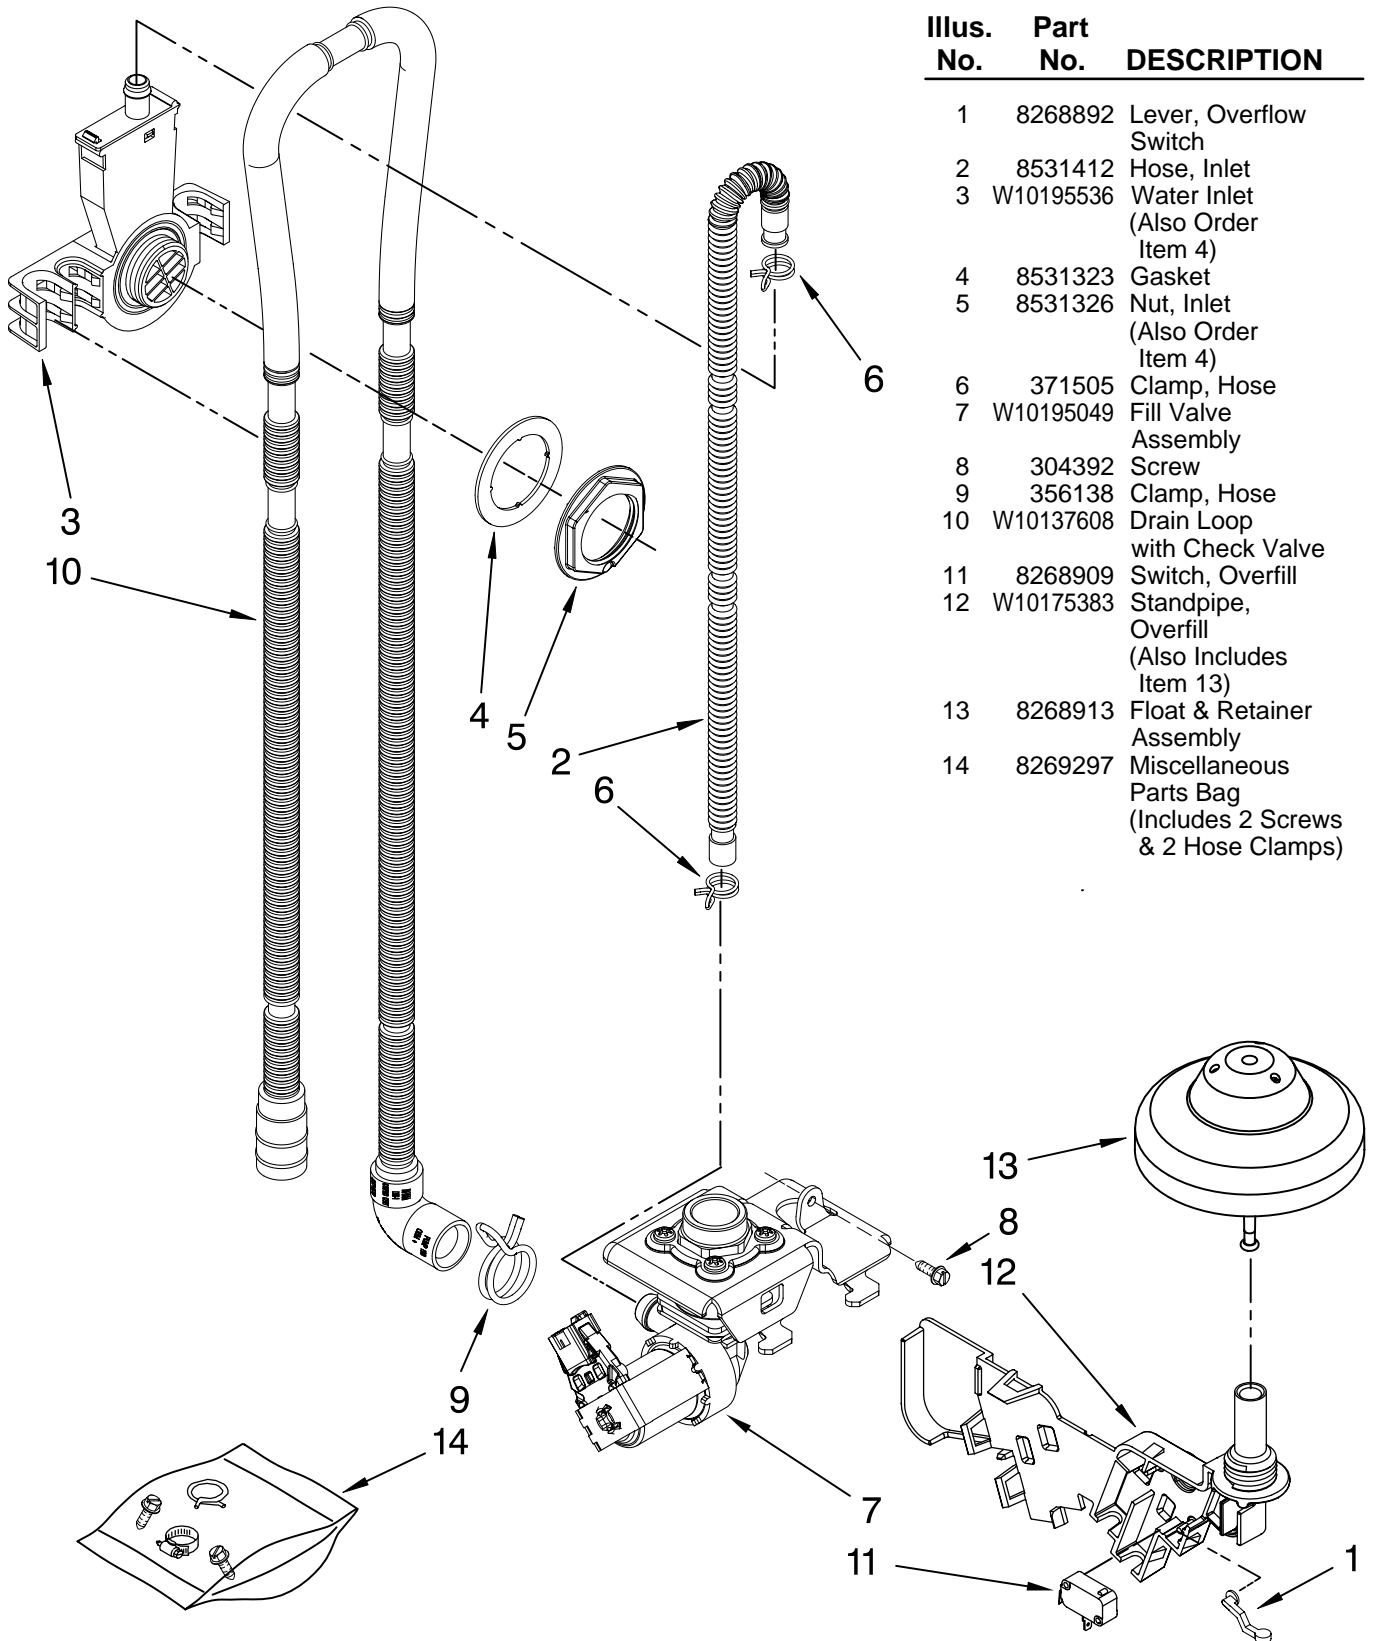

Illus. No.	Part No.	DESCRIPTION
1		Console Asm. (Includes Active Overlay & Insert)
	W10261423	Black
	W10261426	White
	W10290102	Biscuit
2	8546546	Clip, BI-Metal
3	W10208673	Control Electronic
4	8269209	Switch, Door
5	8269333	Latch Assembly
6	661663	Bi-Metal
7	3400412	Screw
8		Handle, Latch
	8269323	Black
	8269324	White
	8269326	Biscuit

Illus. No.	Part No.	DESCRIPTION	Illus. No.	Part No.	DESCRIPTION	Illus. No.	Part No.	DESCRIPTION
1	3369051	Screw, Door	6	8542566	Deflector, Vent (Also Order Item 5)	10	W10224458	Wiring Harness Main
2	8269311	Inner Door	7	W10254206	Dispenser, Assembly	11	W10177098	Screw
3	8531865	Shield, Dispenser	8	8269296	Seal, Front	12	8269296	Seal, Console/door
4	8558980	Vent Assembly	9	8533380	Cap, Rinse Aid	13	8535637	Bracket, Dispenser
5	8269259	Gasket, Vent						

Illus. No.	Part No.	DESCRIPTION
1	8268892	Lever, Overflow Switch
2	8531412	Hose, Inlet
3	W10195536	Water Inlet (Also Order Item 4)
4	8531323	Gasket
5	8531326	Nut, Inlet (Also Order Item 4)
6	371505	Clamp, Hose
7	W10195049	Fill Valve Assembly
8	304392	Screw
9	356138	Clamp, Hose
10	W10137608	Drain Loop with Check Valve
11	8268909	Switch, Overflow
12	W10175383	Standpipe, Overflow (Also Includes Item 13)
13	8268913	Float & Retainer Assembly
14	8269297	Miscellaneous Parts Bag (Includes 2 Screws & 2 Hose Clamps)