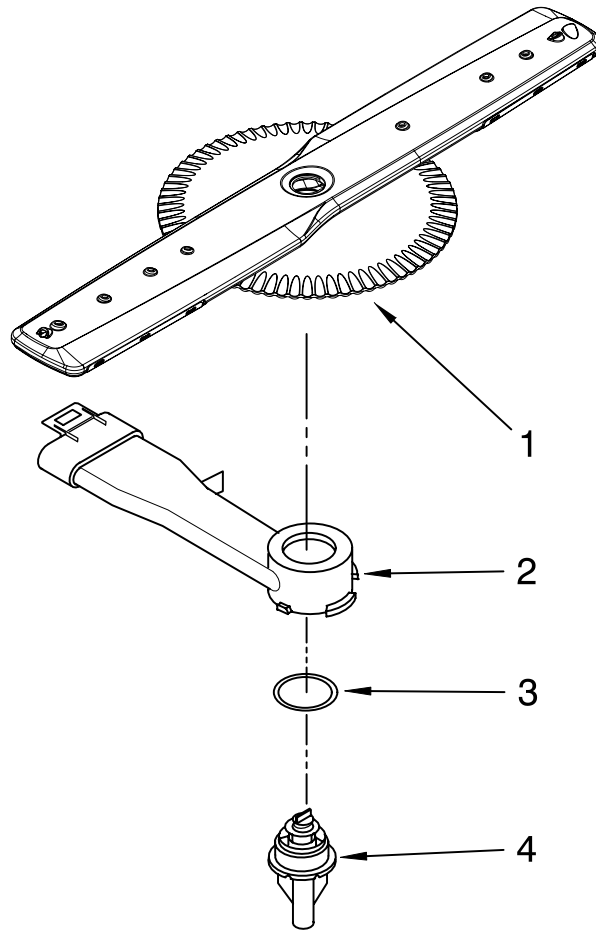

LOWER WASHARM PARTS

For Models: ADB1600AWB1, ADB1600AWW1, ADB1600AWS1, ADB1600AWD1, ADB1600AWQ1
(Black) (White) (Stainless) (Universal Silver) (Biscuit)

Illus. No.	Part No.	DESCRIPTION
1	8268333	Wash Arm Assembly
2	8268317	Cap, Internal Rear Feed
3	8268340	Seal, Sprayarm
4	8268342	Support, Lower Sprayarm

FOR ORDERING INFORMATION REFER TO PARTS PRICE LIST