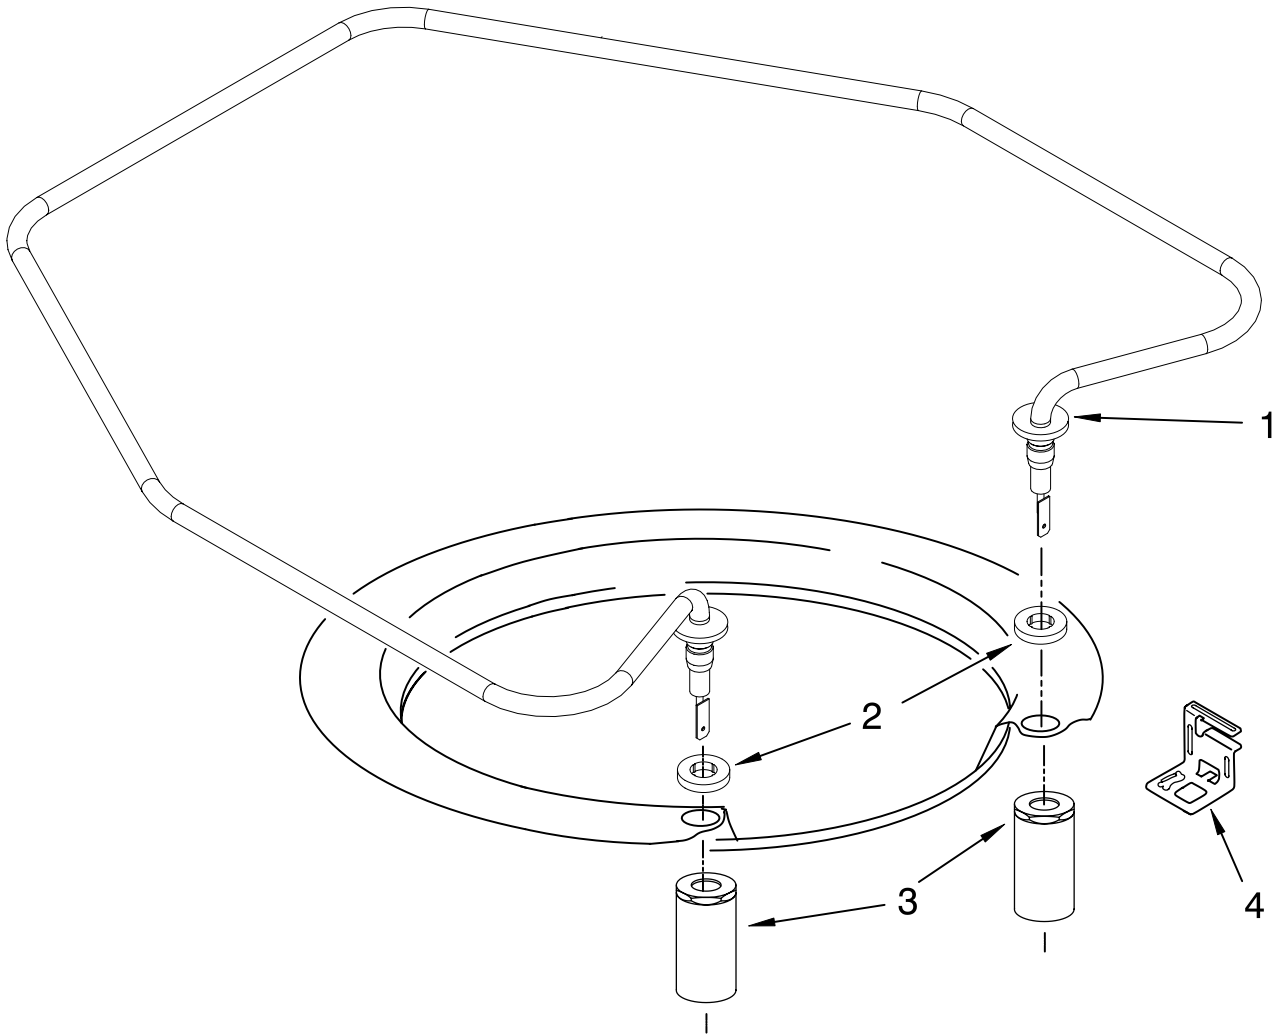

HEATER PARTS

For Models: ADB1600AWB1, ADB1600AWW1, ADB1600AWS1, ADB1600AWD1, ADB1600AWQ1
(Black) (White) (Stainless) (Universal Silver) (Biscuit)

Illus. No.	Part No.	DESCRIPTION
1	W10134009	Heater Element Assembly (Also Includes Item 2)
2	717273	Washer, Heater Element
3	8268548	Nut, Heater Element
4	8269262	Bracket, Heater

NOTE: If heater element is removed, it must be replaced.

FOR ORDERING INFORMATION REFER TO PARTS PRICE LIST