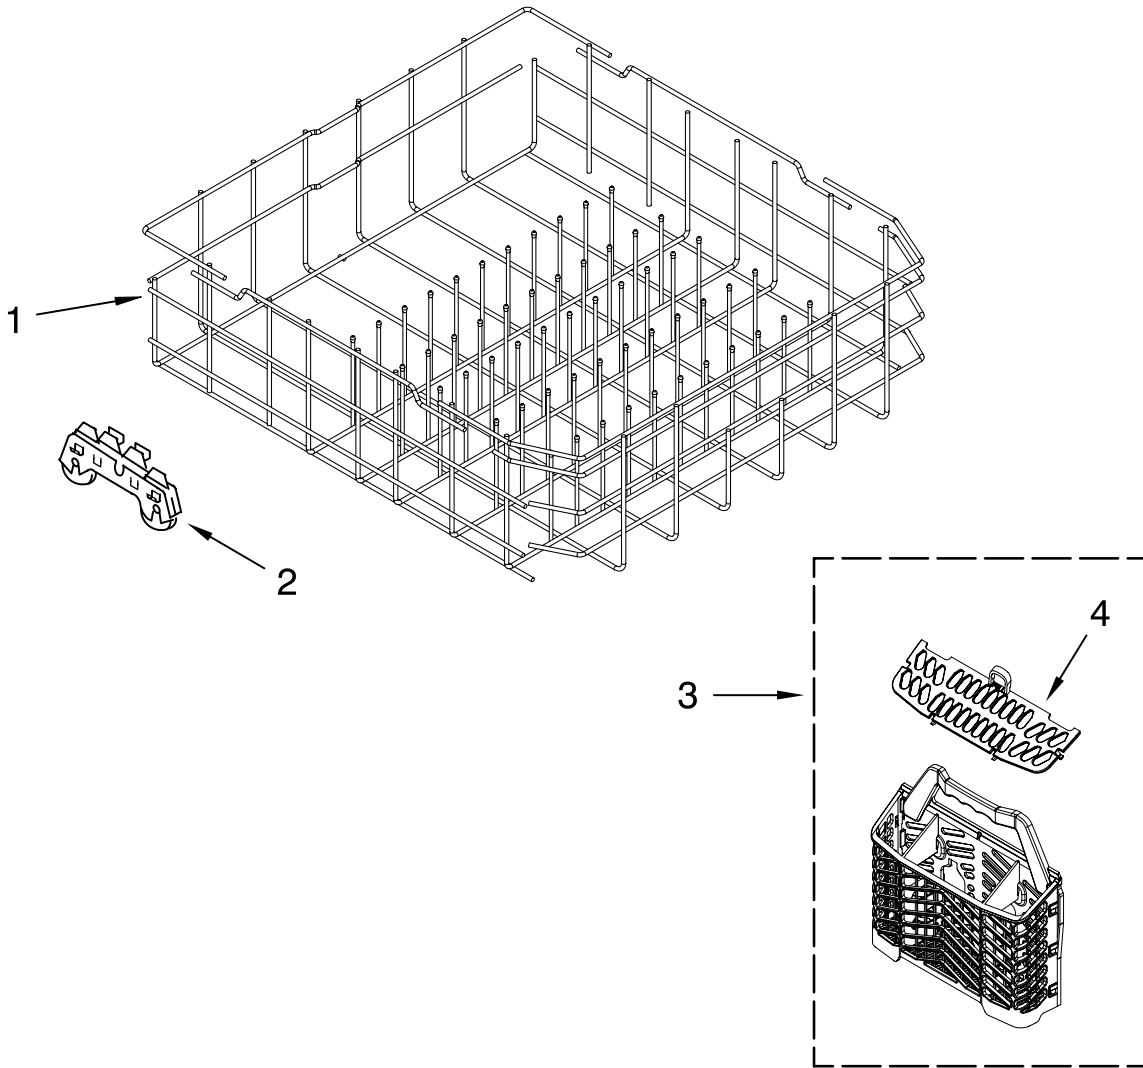

LOWER RACK PARTS

For Models: ADB1600AWB1, ADB1600AWW1, ADB1600AWS1, ADB1600AWD1, ADB1600AWQ1
(Black) (White) (Stainless) (Universal Silver) (Biscuit)

Illus. No.	Part No.	DESCRIPTION
1	8539225	Lower Rack Assembly
2	8268645	Wheel & Transport Assembly
3	W10129577	Silverware, Basket Assembly (Includes Item 8)
4	W10129580	Lid, Silverware Basket

FOR ORDERING INFORMATION REFER TO PARTS PRICE LIST