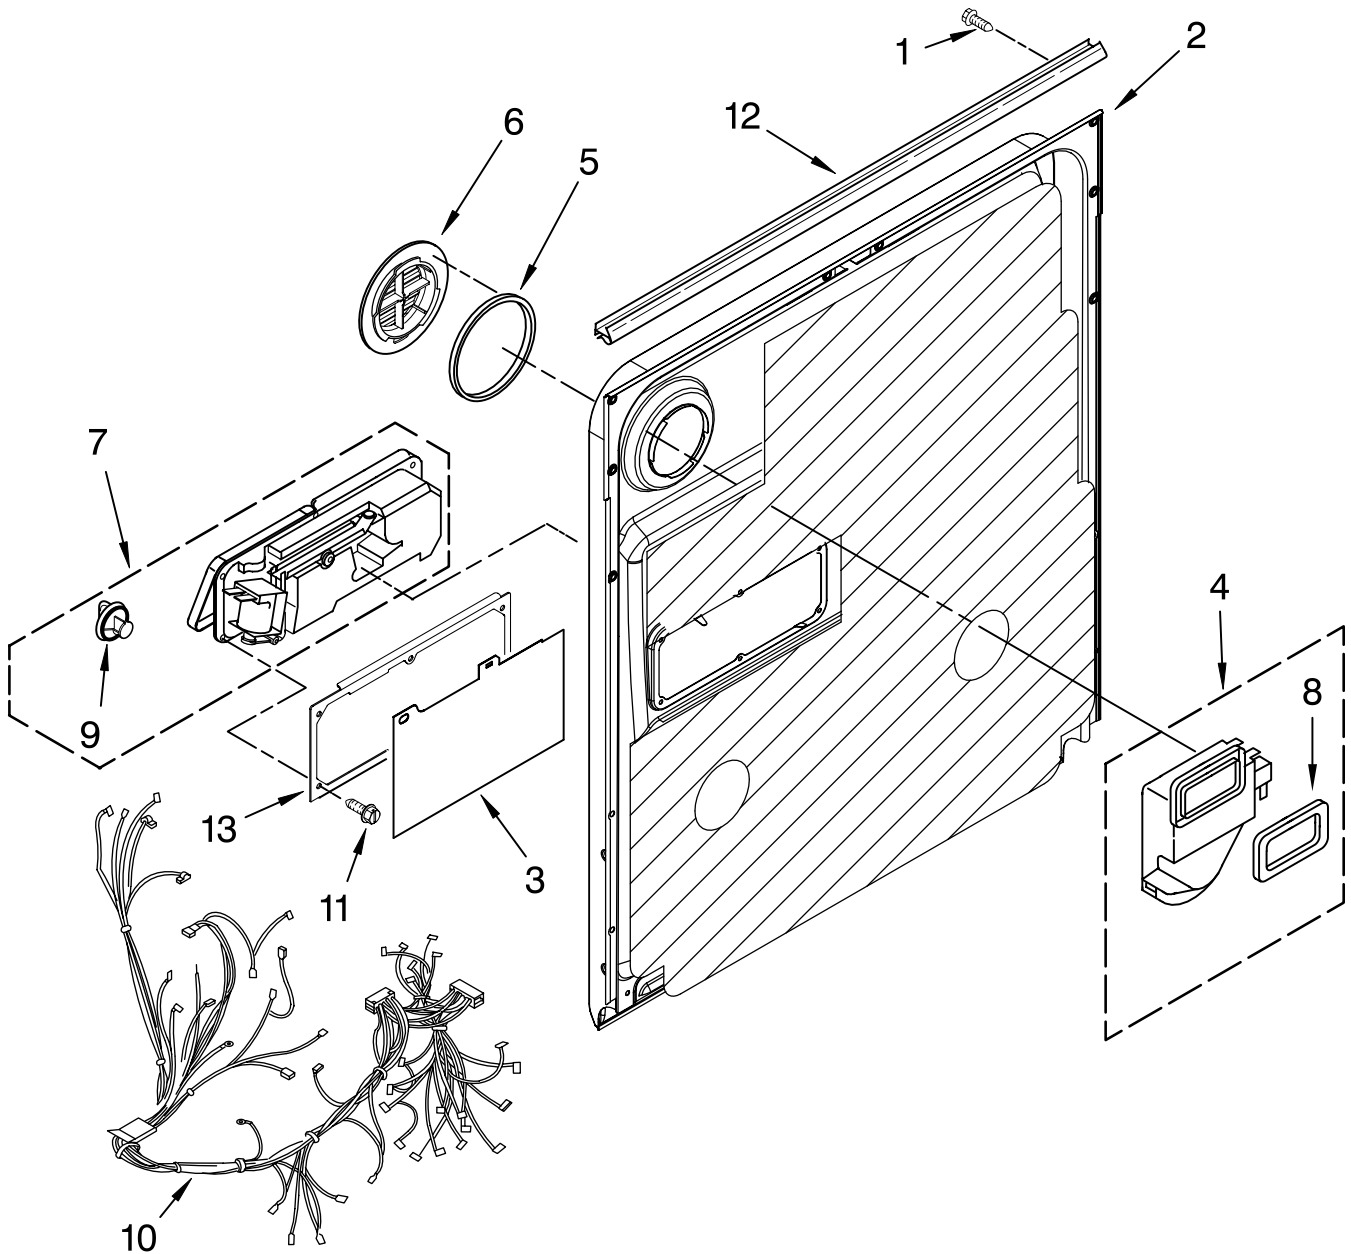

DOOR AND LATCH PARTS

For Models: ADB1600AWB1, ADB1600AWW1, ADB1600AWS1, ADB1600AWD1, ADB1600AWQ1
(Black) (White) (Stainless) (Universal Silver) (Biscuit)

Illus. No.	Part No.	DESCRIPTION	Illus. No.	Part No.	DESCRIPTION	Illus. No.	Part No.	DESCRIPTION
1	3369051	Screw, Door	6	8542566	Deflector, Vent (Also Order Item 5)	10	W10224458	Wiring Harness Main
2	8269311	Inner Door	7	W10254206	Dispenser, Assembly	11	W10177098	Screw
3	8531865	Shield, Dispenser	8	8269296	Seal, Front	12	8269296	Seal, Console/door
4	8558980	Vent Assembly	9	8533380	Cap, Rinse Aid	13	8535637	Bracket, Dispenser
5	8269259	Gasket, Vent						

FOR ORDERING INFORMATION REFER TO PARTS PRICE LIST