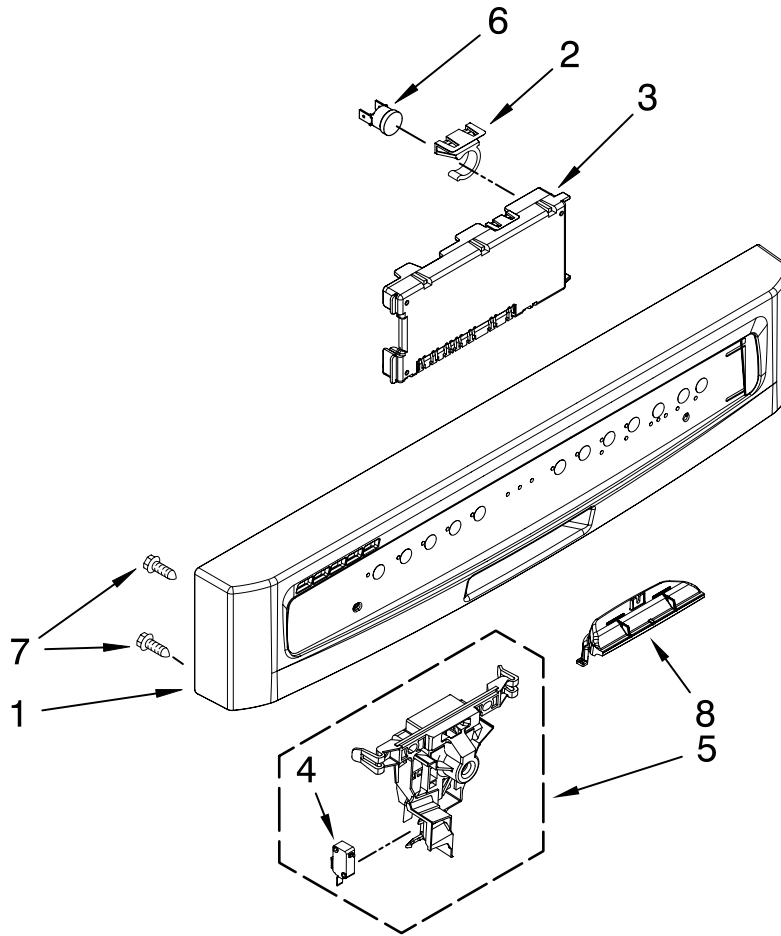

CONTROL PANEL PARTS

For Models: ADB1600AWB1, ADB1600AWW1, ADB1600AWS1, ADB1600AWD1, ADB1600AWQ1
(Black) (White) (Stainless) (Universal Silver) (Biscuit)

Illus. No.	Part No.	DESCRIPTION
1		Console Asm. (Includes Active Overlay & Insert)
	W10261423	Black
	W10261426	White
	W10290102	Biscuit
2	8546546	Clip, BI-Metal
3	W10208673	Control Electronic
4	8269209	Switch, Door
5	8269333	Latch Assembly
6	661663	Bi-Metal
7	3400412	Screw
8		Handle, Latch
	8269323	Black
	8269324	White
	8269326	Biscuit

FOR ORDERING INFORMATION REFER TO PARTS PRICE LIST