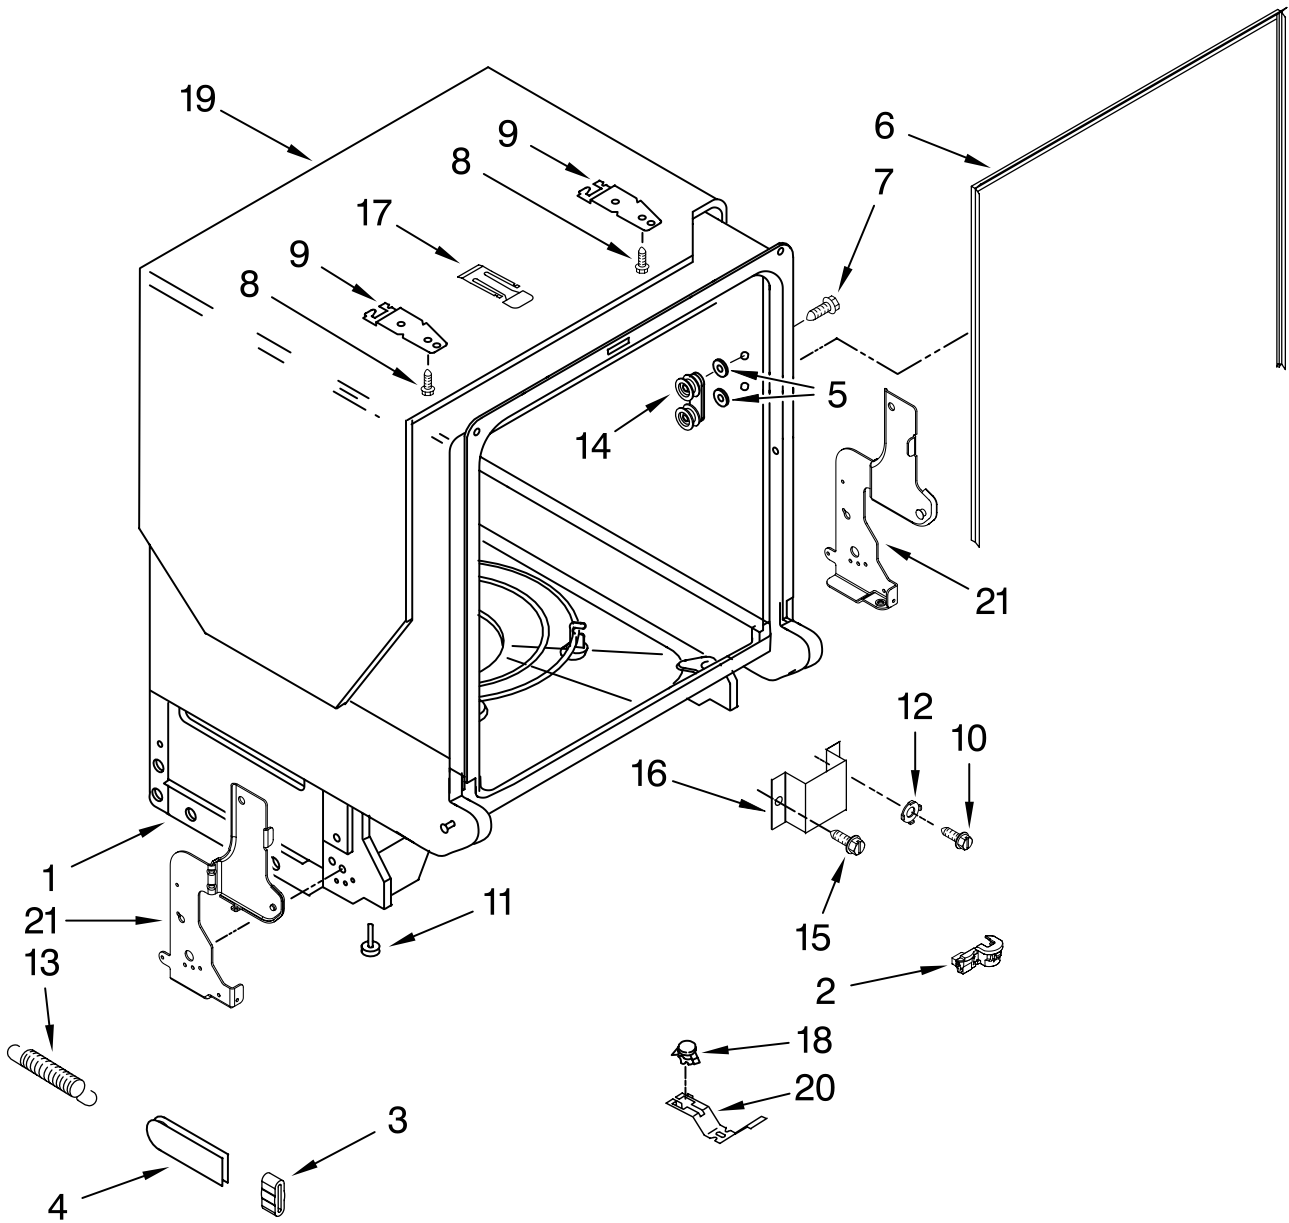

TUB AND FRAME PARTS

For Models: ADB1600AWB1, ADB1600AWW1, ADB1600AWS1, ADB1600AWD1, ADB1600AWQ1
(Black) (White) (Stainless) (Universal Silver) (Biscuit)

FOR ORDERING INFORMATION REFER TO PARTS PRICE LIST

TUB AND FRAME PARTS

For Models: ADB1600AWB1, ADB1600AWW1, ADB1600AWS1, ADB1600AWD1, ADB1600AWQ1
(Black) (White) (Stainless) (Universal Silver) (Biscuit)

Illus. No.	Part No.	DESCRIPTION
1	W10254860	Tub Assembly (Includes Heater Assembly)
2	8573061	Strain Relief
3	8268961	Sleeve, Friction
4	8268990	Bushing, Door Spring
5	9743002	Gasket, Bracket Mounting
6	8268888	Seal, Cabinet
7	8533836	Screw
8	3367670	Screw
9	8269145	Bracket, Undercounter
10	3400014	Screw
11	8524584	Leveler, Leg
12	3378128	Washer, Pronged
13	8524473	Spring, Door Balance
14	8270016	Wheel & Mount Assembly (Also Order Item 6)
15	3400892	Screw
16	8268991	Cover, Terminal Box
17	8580309	Strike, Latch
18	661566	Thermostat
19	8573240	Shield, Sound Tub
20	3378595	Bracket, Thermostat
21		Hinge Bracket (Includes Item 14)
	W10185368	Left
	W10185369	Right

FOR ORDERING INFORMATION REFER TO PARTS PRICE LIST