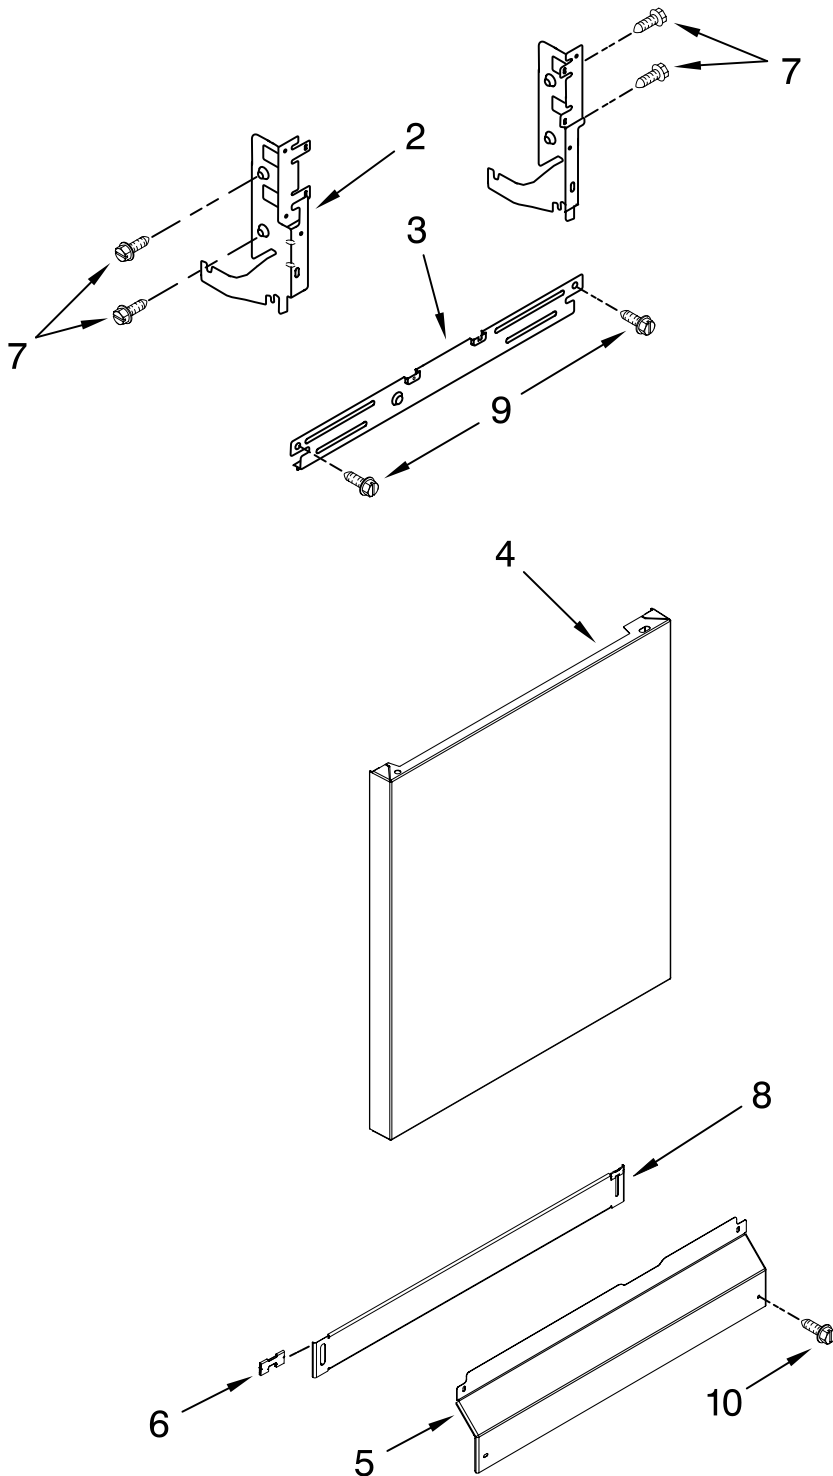

DOOR AND PANEL PARTS

For Models: ADB1600AWB1, ADB1600AWW1, ADB1600AWS1, ADB1600AWD1, ADB1600AWQ1
 (Black) (White) (Stainless) (Universal Silver) (Biscuit)

UNDERCOUNTER
DISHWASHER

Illus. No.	Part No.	DESCRIPTION
1	W10261420	Literature Parts Instructions, Installation
	W10115043	Energy Guide
	W10261418	Guide, Use & Care English/French
	W10261419	Guide, Use & Care Spanish
	W10142800	Tech Sheet
2		Arm, Hinge
	8534854	Left
	8534853	Right
3	8268983	Stiffener, Door
4		Panel Front
	W10274845	Black
	W10274846	White
	W10274847	Biscuit
5		Access Panel
	8573255	Black
	8573256	White
	8573257	Biscuit
6	8269016	Clip, Grounding
7	489470	Screw
8		Toe Panel (Includes Item 9)
	8573286	Black
	8573287	White
	8573288	Biscuit
9	304392	Screw
10		Screw
	302868	Black
	3400836	White