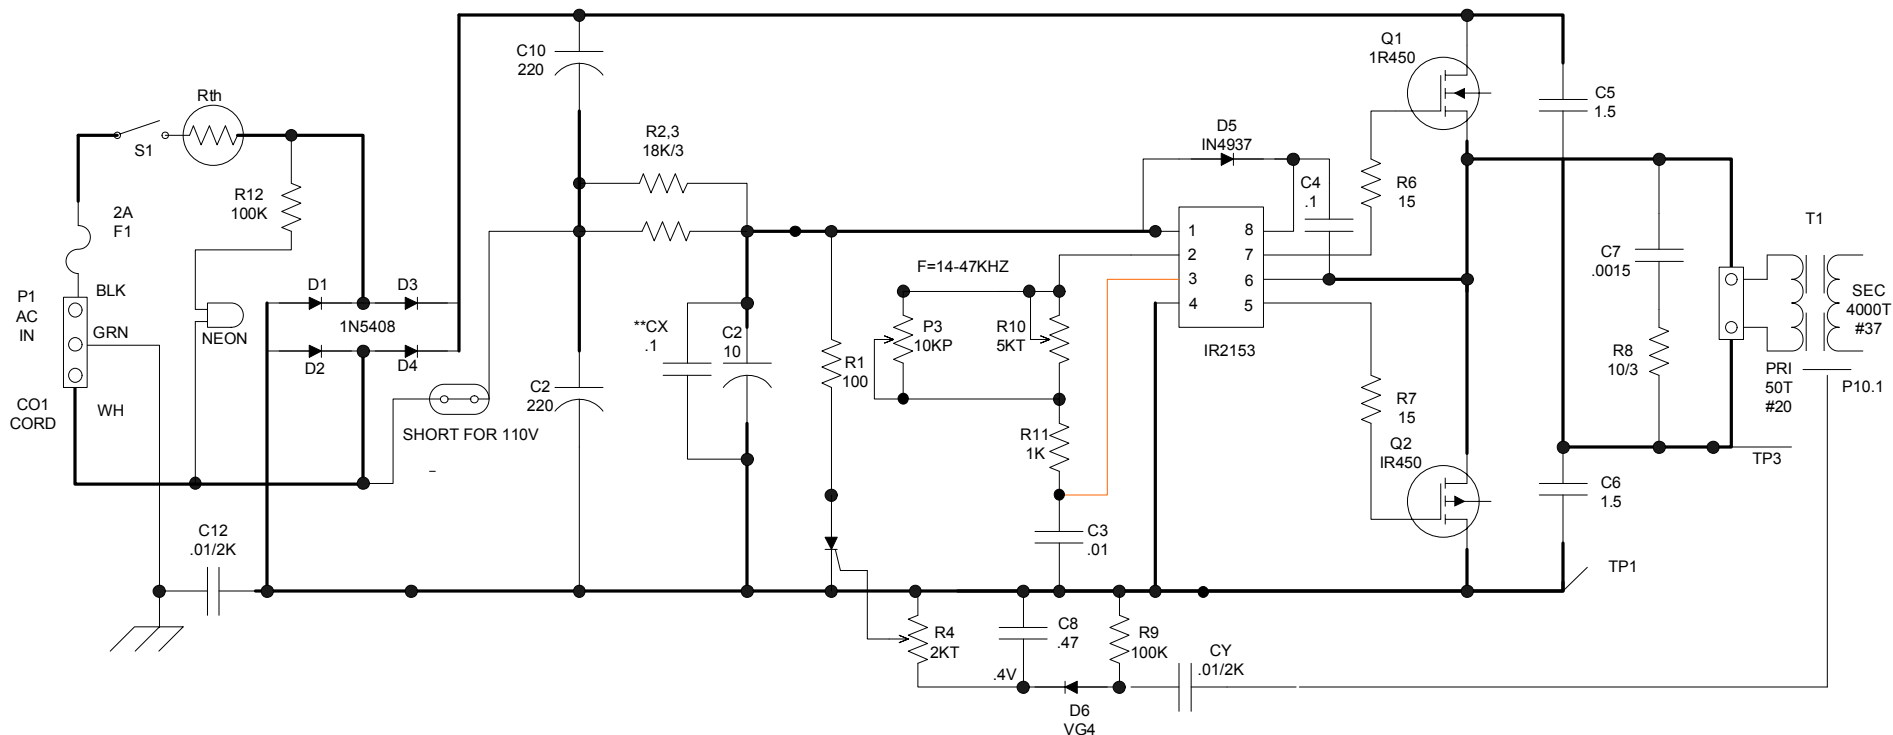

PVM400 115 vac basic 709

Proprietary and intellectual property of INFORMATION UNLIMITED PO Box 716 Amherst N.H. 03057 Tel# 1 603 673 6493/4730 Fax# 1 603 672 5406 EMAIL to <info1@xtdl.com> Web site at <http://www.amazing1.com>

TRANSFORMER

PRIMARY.....50 turns of #20 LITZ
Lp sc..... mh
Lp oc..... mh

SECONDARY.....4000 turns of #37 MAG
Ls sc..... h
Lp oc..... h

AIR GAP.....2 MILS/SIDE

CORE.....40658.....9/16" x 2.75 x 2.75".....20KHZ/.6A, 21/.5A 25/.4A
CORE.....FER#.....9/16" x 20KHZ/.55A, 21/.45 25/.35A
CORE.....SMALLGSG.....9/16" x

SET......35 us on 48 x 4 column foe .8 amps cold