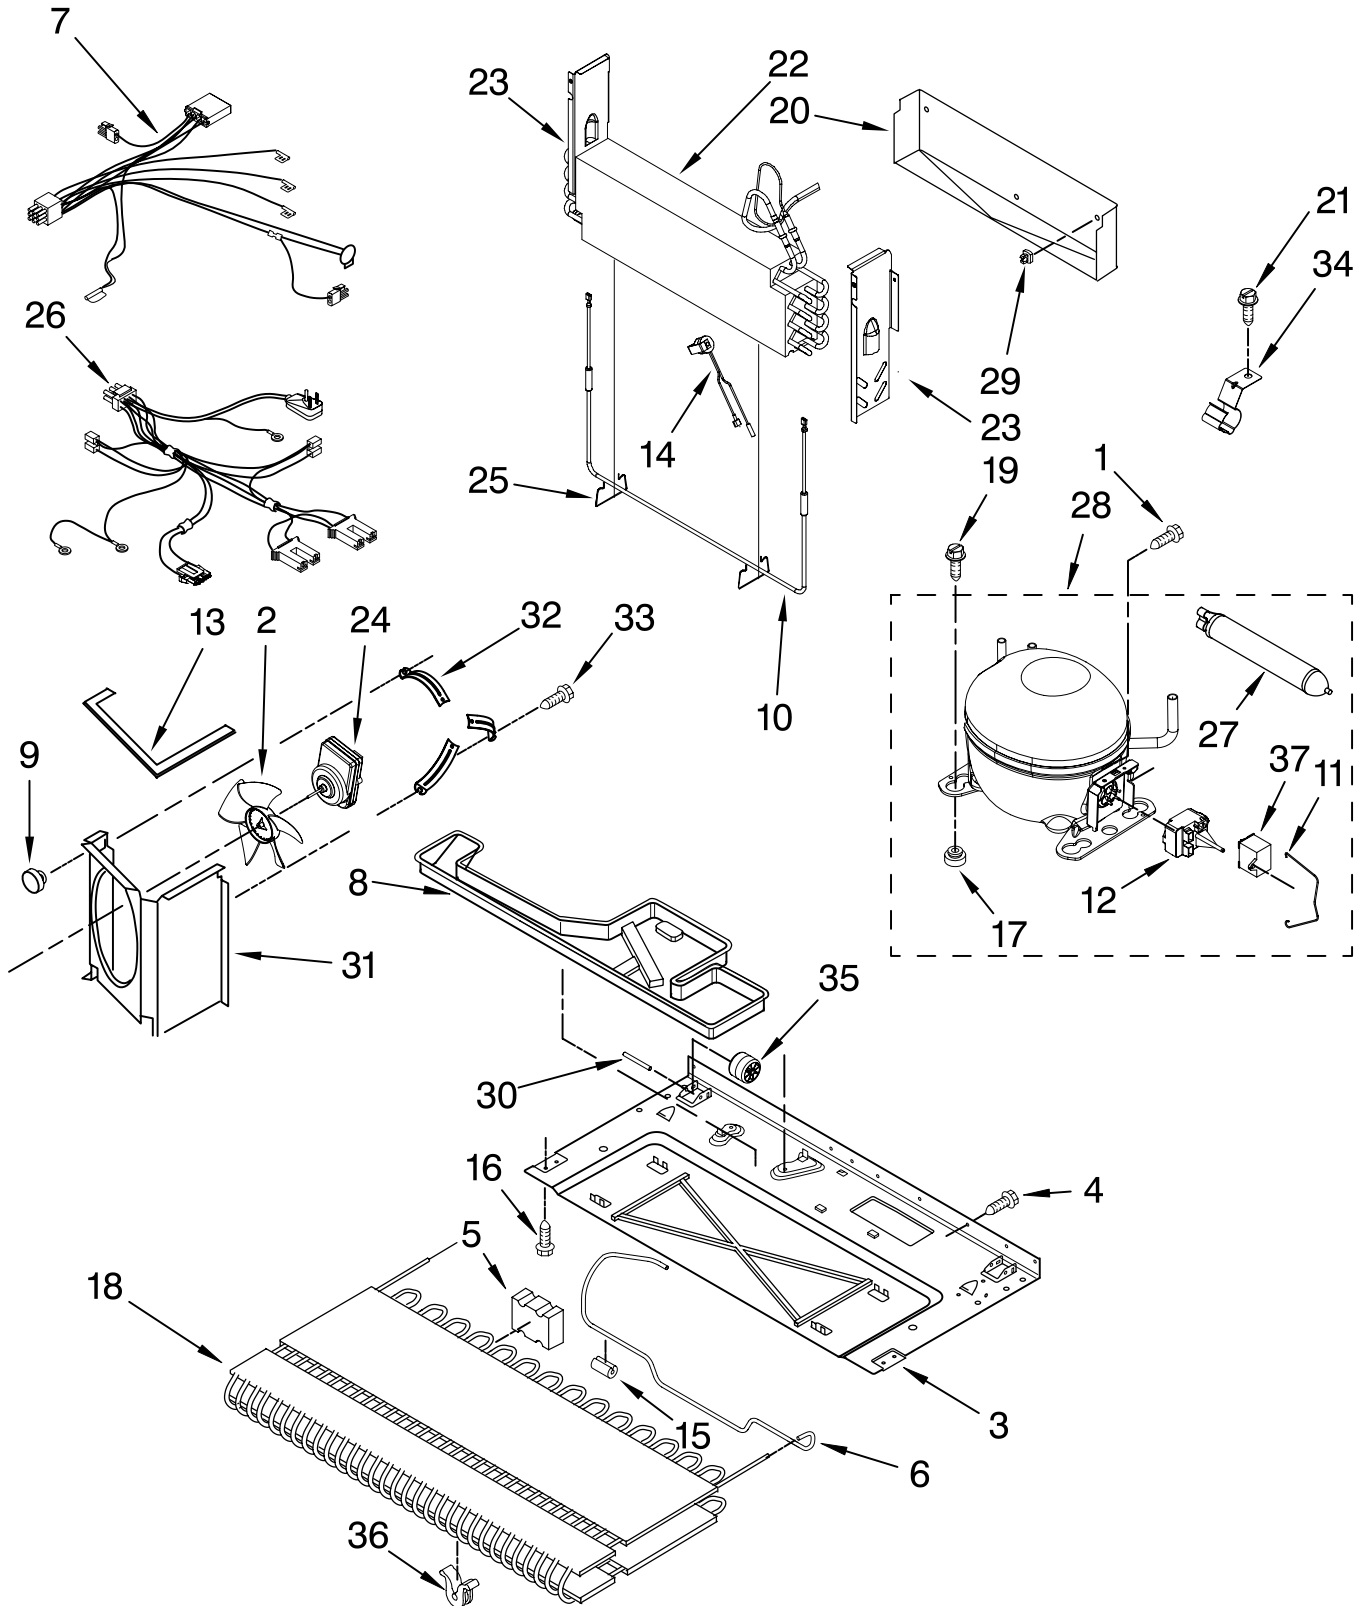

UNIT PARTS

For Models: AFD2535DEW14, AFD2535DEB14, AFD2535DEQ14
(White) (Black) (Bisque)

The model(s) number shown may be different than what is printed on the model/serial tag of your product. The number(s) shown combine the model number and the first two digits of the serial number from the product tag.

FOR ORDERING INFORMATION REFER TO PARTS PRICE LIST