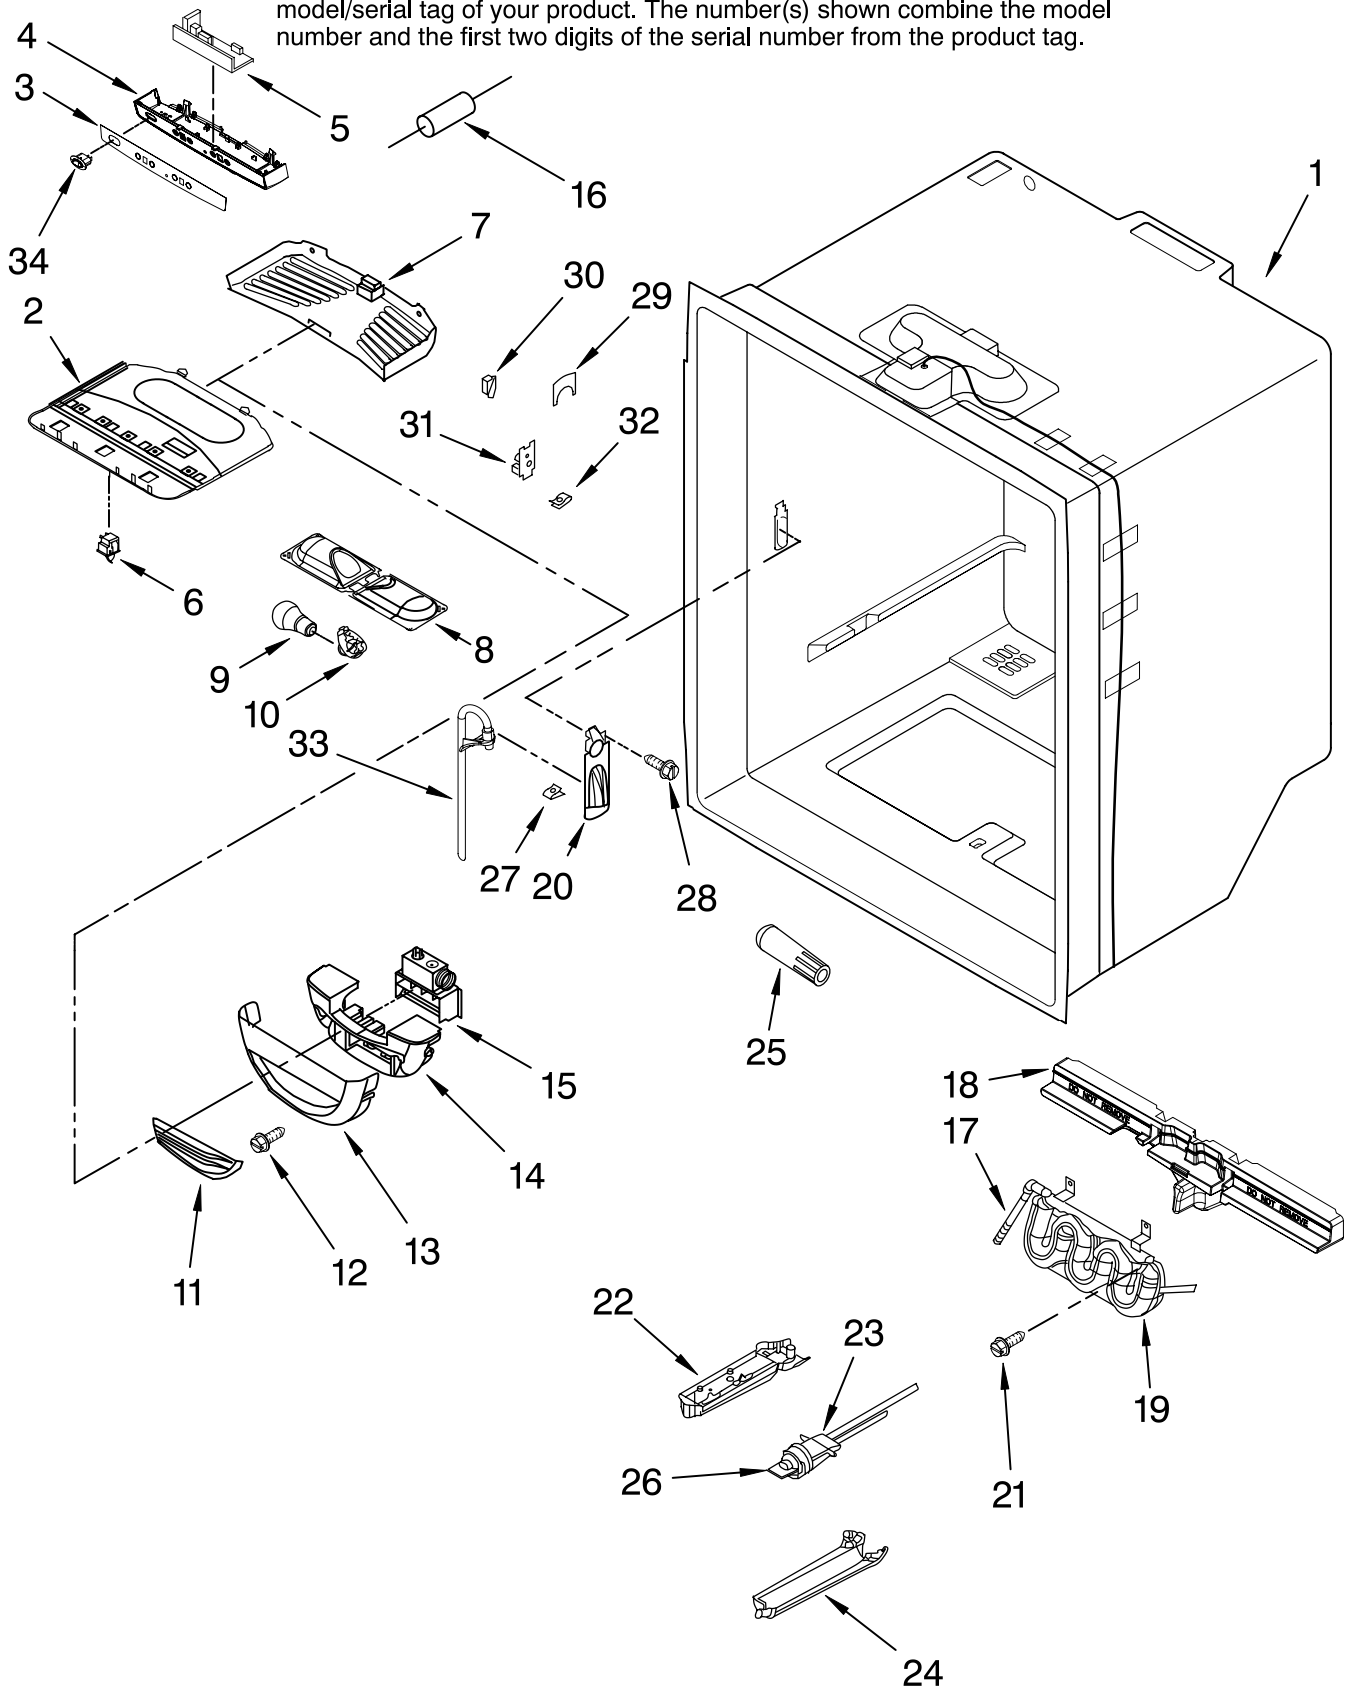

REFRIGERATOR LINER PARTS

For Models: AFD2535DEW14, AFD2535DEB14, AFD2535DEQ14
(White) (Black) (Bisque)

The model(s) number shown may be different than what is printed on the model/serial tag of your product. The number(s) shown combine the model number and the first two digits of the serial number from the product tag.

FOR ORDERING INFORMATION REFER TO PARTS PRICE LIST