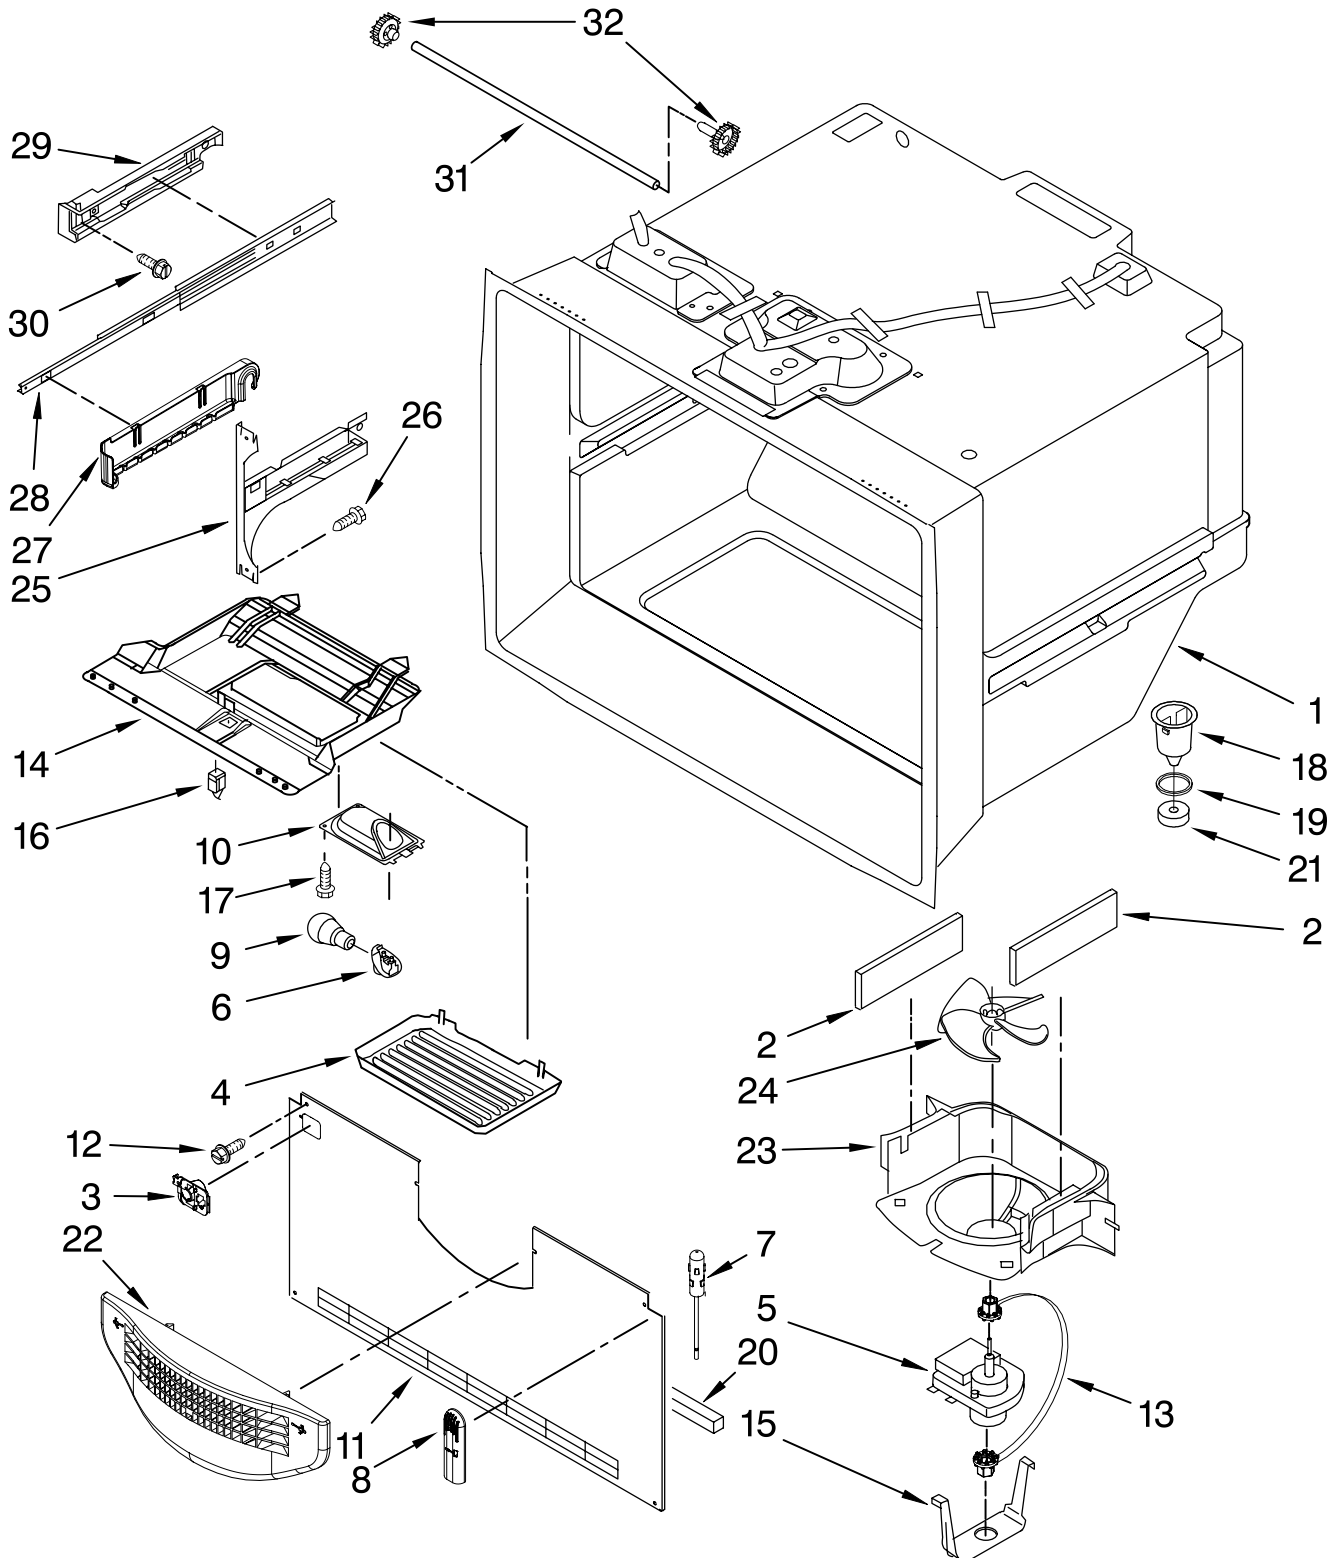

CABINET PARTS

For Models: AFD2535DEW14, AFD2535DEB14, AFD2535DEQ14
(White) (Black) (Bisque)

The model(s) number shown may be different than what is printed on the model/serial tag of your product. The number(s) shown combine the model number and the first two digits of the serial number from the product tag.

Illus. No.	Part No.	DESCRIPTION
1		Literature Parts
	W10137643	Use & Care Guide
	W10123901	Energy Guide
	12827952	Tech Sheet
2		Cabinet (Not a Servicable Part)
3		Cover, Left Hinge
	12684201W	White
	12684201B	Black
	12684201C	Bisque
4	B5759649	Gasket
5	67006118	Roller Assy. (2)
6	67003868	Foot, Brake
7	12566605ED	Hinge, Left Top
8	67006611	Bolt, Adjusting (Front Roller)
9	67006521	Screw
10		Cover, Right Hinge
	12684202W	White
	12684202B	Black
	12684202C	Bisque
11	67005822	Screw
12	67003405	Block, Pivot
13	67006433	Screw
14	67006303	Screw (3)
15		Hinge, Center (LT)
	67006277	White
	67006442	Black
16	12566604ED	Hinge, Right Top
17		Cover, Corner
	67003484	White
	67003485	Black
	67003486	Bisque
18	67001067	Clip, Drain
19	67007174	Bracket, Foot (2)
20	67006564	Screw (4)
21	67006101	Cover, Unit
22		Grille, Toe
	67006377	White
	67006375	Black
	67006376	Bisque
24	67001066	Tube, Drain
25	67006425	Screw
26	67003796	Fiber, Acoustic
27	12479803	Cover, Water Valve
28	67003331	Cover, Water Line
29	M0114003	Clip
30	W10137519	Elbow, Fill Tube
31	12579702	Shim, Top Hinge
32	67006669	Screw, Block
33		Hinge, Center (RT)
	67006379	White
	67006443	Black

FOR ORDERING INFORMATION REFER TO PARTS PRICE LIST

FREEZER LINER PARTS

For Models: AFD2535DEW14, AFD2535DEB14, AFD2535DEQ14
(White) (Black) (Bisque)

The model(s) number shown may be different than what is printed on the model/serial tag of your product. The number(s) shown combine the model number and the first two digits of the serial number from the product tag.