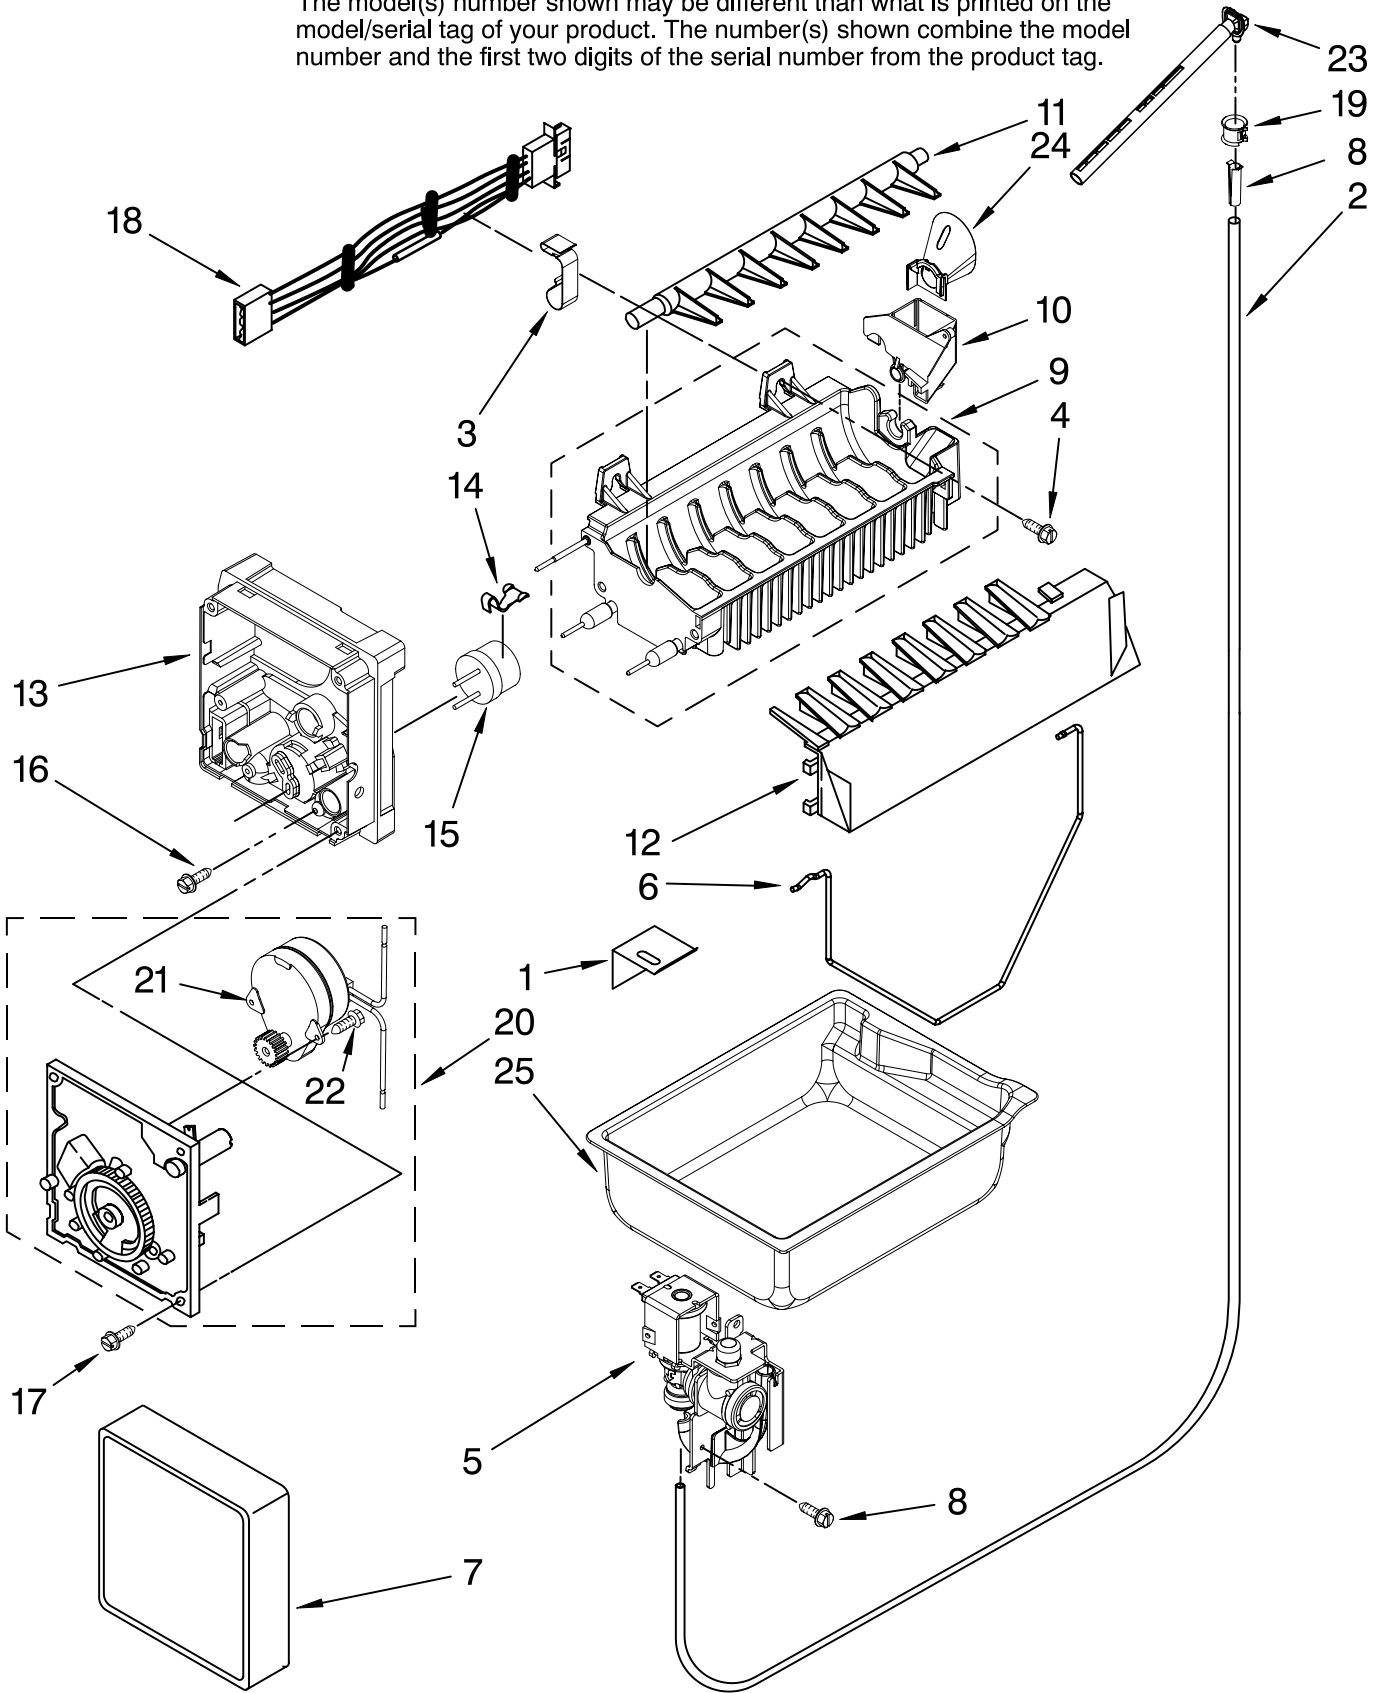

ICEMAKER PARTS

For Models: AFD2535DEW14, AFD2535DEB14, AFD2535DEQ14
(White) (Black) (Bisque)

The model(s) number shown may be different than what is printed on the model/serial tag of your product. The number(s) shown combine the model number and the first two digits of the serial number from the product tag.

FOR ORDERING INFORMATION REFER TO PARTS PRICE LIST