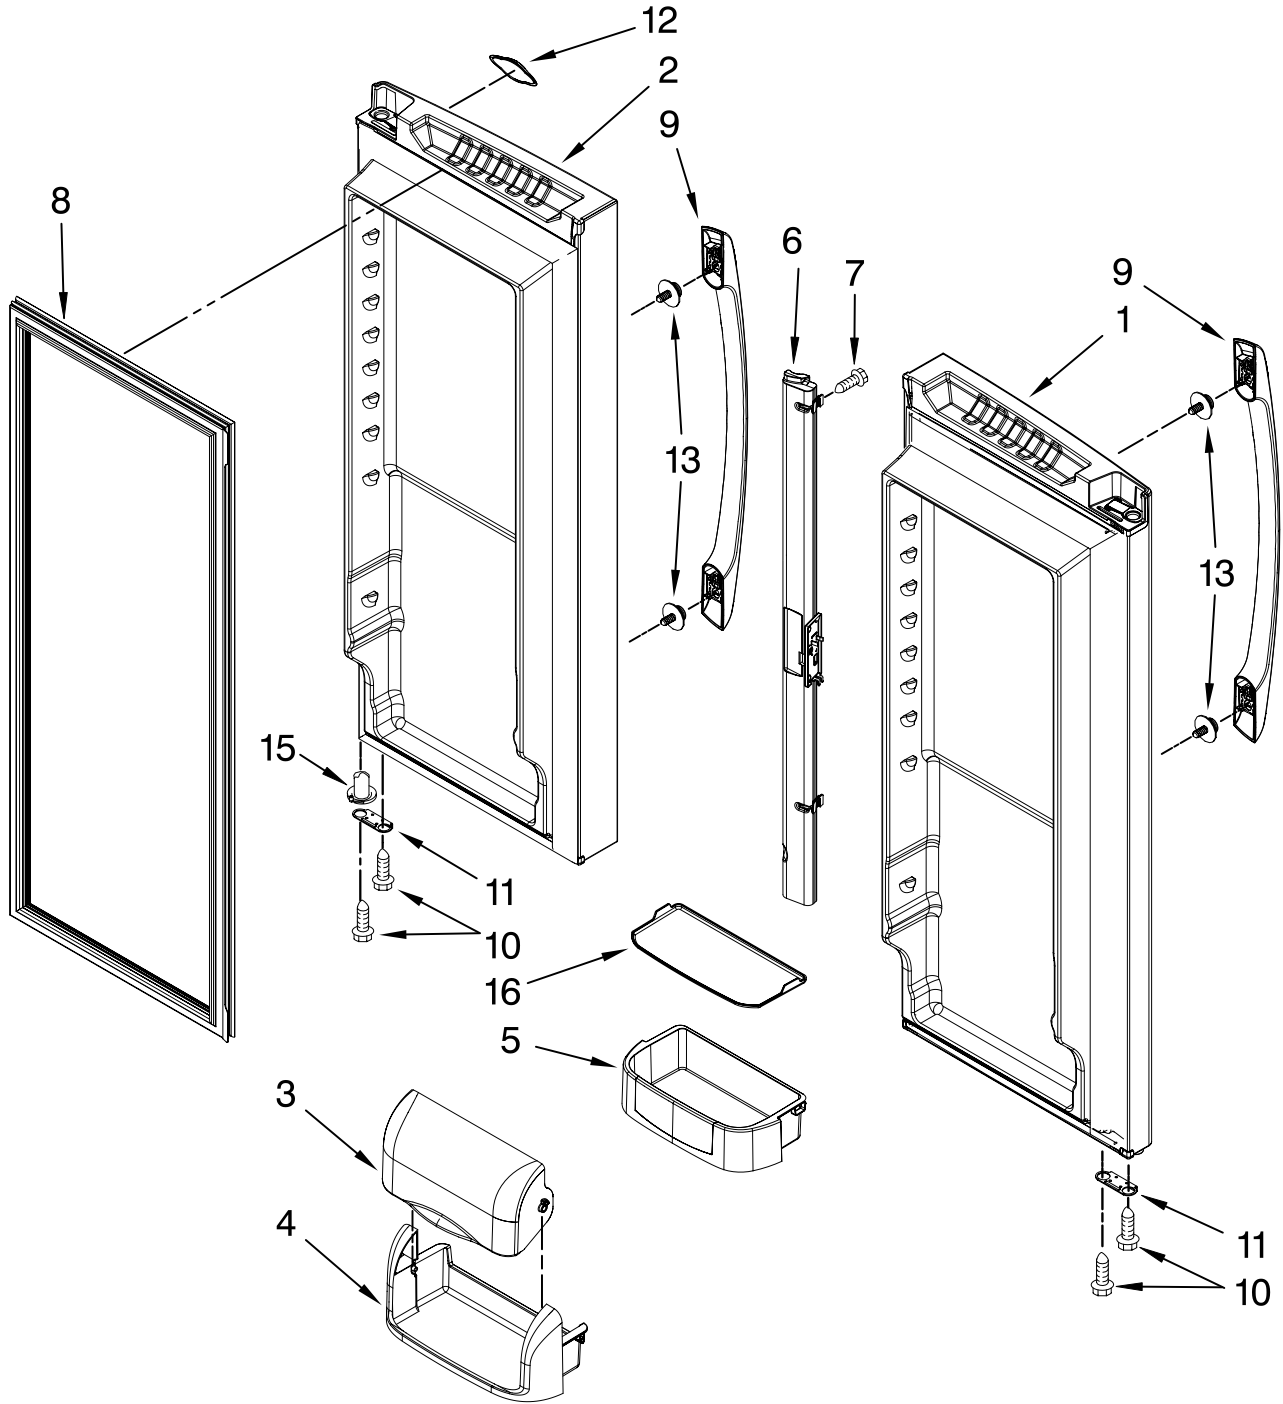

REFRIGERATOR DOOR PARTS

For Models: AFD2535DEW14, AFD2535DEB14, AFD2535DEQ14
(White) (Black) (Bisque)

The model(s) number shown may be different than what is printed on the model/serial tag of your product. The number(s) shown combine the model number and the first two digits of the serial number from the product tag.

FOR ORDERING INFORMATION REFER TO PARTS PRICE LIST